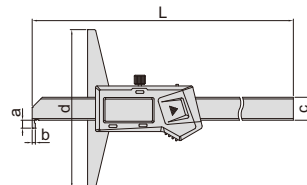

With data interface

Code	Range	Accuracy	L	d	a	b	c	Data output cable (optional)
1142-150A	0-150mm/0-6"	±0.03mm	230mm	100mm	5mm	2mm	14.5mm	7315-21, 7302-21
1142-200A	0-200mm/0-8"	±0.03mm	280mm	100mm	5mm	2mm	14.5mm	7315-21, 7302-21
1142-300A	0-300mm/0-12"	±0.04mm	380mm	150mm	5mm	2mm	14.5mm	7315-21, 7302-21
1142-500A	0-500mm/0-20"	±0.05mm	585mm	150mm	8mm	3mm	15mm	7315-22, 7302-22
1142-5001A	0-500mm/0-20"	±0.05mm	585mm	200mm	8mm	3mm	15mm	7315-22, 7302-22
1142-1000A	0-1000mm/0-40"	±0.07mm	1188mm	150mm	10mm	4mm	18mm	7315-22, 7302-22
1142-10001A	0-1000mm/0-40"	±0.07mm	1188mm	200mm	10mm	4mm	18mm	7315-22, 7302-22
1142-10002A	0-1000mm/0-40"	±0.07mm	1188mm	250mm	10mm	4mm	18mm	7315-22, 7302-22

Built-in wireless (receiver code 7315-2/3/6/7/8 is required)

Code	Range	Accuracy	L	d	a	b	c
1142-150AWL	0-150mm/0-6"	±0.03mm	230mm	100mm	5mm	2mm	14.5mm
1142-200AWL	0-200mm/0-8"	±0.03mm	280mm	100mm	5mm	2mm	14.5mm
1142-300AWL	0-300mm/0-12"	±0.04mm	380mm	150mm	5mm	2mm	14.5mm
1142-500AWL	0-500mm/0-20"	±0.05mm	585mm	150mm	8mm	3mm	15mm
1142-5001AWL	0-500mm/0-20"	±0.05mm	585mm	200mm	8mm	3mm	15mm